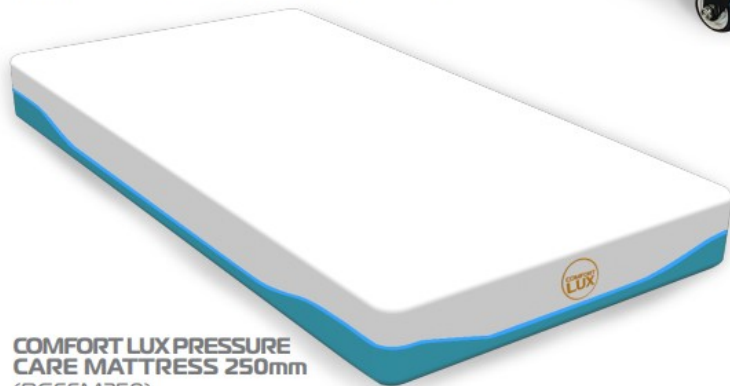

NEW PRODUCT!

IDEAL FOR INCONTINENCE  
PURPOSES

# COMFORT LUX KING SINGLE MATTRESS INCONTINENCE COVER

RG66WMC

DESIGNED TO FIT ON A  
KING SINGLE MATTRESS

COMFORT LUX PRESSURE  
CARE MATTRESS 250mm  
(RG66M250)

FITTED SHEET WITH  
ELASTIC EDGE

## FEATURES

- Designed to fit on a King Single Mattress
- Protects the mattress from accidental stains
- Ideal for incontinence purposes
- Fitted sheet with elastic edge
- Easy to fit and remove
- Clean and hygienic - washable

## SPECIFICATIONS

(TO FIT A KING SINGLE MATTRESS)

- Overall Length: **2030mm**
- Overall Width: **1050mm**
- Overall Height: **up to 250mm**
- Product Weight: **1.6kg**

Please contact **REDGUM Brand** if you require further information on this product.