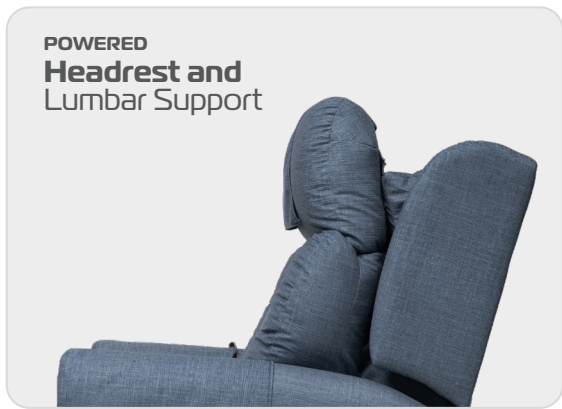

Washable
Arm & Headrest
Covers

NEW PRODUCT!

POWERED
Headrest and
Lumbar Support

GERMAN ACTUATORS
Lift You
To Your Feet

COMPLIANT TO AS/NZS 4688

For more information
about this product

Foot Rest
Extension

ROSA

4 MOTOR LIFT CHAIR

LC0801 (Shadow Grey)
LC0802 (Ocean Blue)
LC0803 (Ice Pearl)

FEATURES

- Four motor lift chair
- Lift / Rest / Recline armchair
- Seat raise and tilt forward function
- Backrest recline function
- Legrest elevation function
- Fabric upholstery
- Removable armrest and head rest covers
- Ergonomic handset with large backlit buttons
- USB port (type A) on handset
- Side pockets on both sides of chair
- Quality German Okin electric actuators
- Battery back up
- Adjustable feet
- Ø38mm (1.5") castors